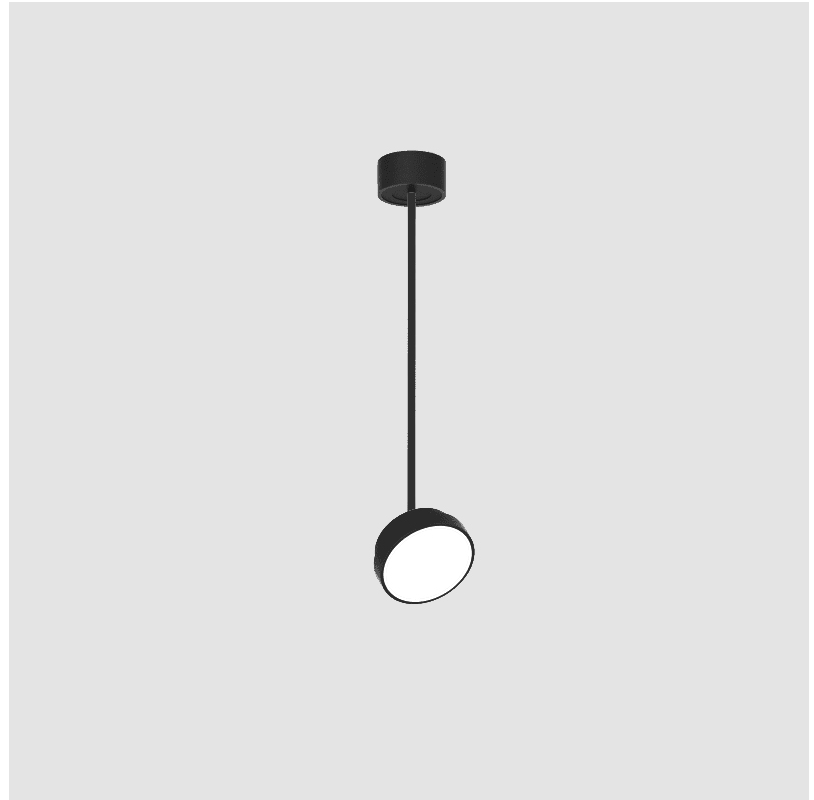

GENERAL

Series: Sign Diva Flex
Subseries: Sign Diva Flex
Partner: Prolicht
Division: Architectural
Installation: Suspension
Product Type: Pendant
Mounting Location: Ceiling
Light Distribution: Adjustable

PHYSICAL

Shape: Round
Diameter (mm): 200
Diameter (in): 7 7/8
Height (mm): 870
Depth (mm): 86
Height (in): 34 1/4
Depth (in): 3 3/8
Weight (kg): 2.007
Weight (lbs): 4.42

Diffuser: PMMA - Opal / Micro-Prism / Sparkling Secret / Vintage Industrial

Fixture Finish: SSR / BKV / CWI / CRY / HAB / UFT / ITA / RUA / FTG / MYG / LOD / PUS / FRO / FUP / KIA / POP / BLS / SPG / MEY / GOH / CHC / COM / ABZ / JAG / OBR / MOS / ROR

Fixture Material: PMMA / Extruded Aluminum / Steel

ELECTRICAL

Lamp Type: LED (Zhaga Standard)
Input Wattage (W): 12.1
Total Output Wattage (W): 11
Dimming: Tri-Mode (Non-Dimming and Phase Dimming (120Vac only) and 0-10V Dimming)
Driver Included: Yes
Driver Location: Integrated
Driver Type: Constant Current - Universal
Driver Class: Class 2
Input Voltage (V): 120 - 277
Constant Current (MA): 350

LED

Color Temperature (*K): 2700 / 3000 / 3500 / 4000
Max. Delivered Lumen (lm): 836 / 895 / 902 / 921
Nominal Lumen (lm): 1280 / 1370 / 1382 / 1410
CRI: >90 CRI
Lamp Life (hrs): 50000

OPTICAL

Adjustability: Rotational 170°; Tilt 90°

RATINGS AND CERTIFICATIONS

Certified By: Certified for North American Standards
IP rating: IP20