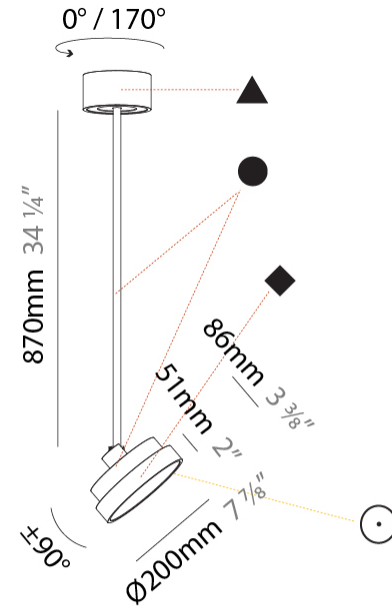

GENERAL

Series: Sign Diva Flex
Subseries: Sign Diva Flex
Partner: Prolicht
Division: Architectural
Installation: Suspension
Product Type: Pendant
Mounting Location: Ceiling
Light Distribution: Adjustable

PHYSICAL

Shape: Round
Diameter (mm): 200
Diameter (in): 7 7/8
Height (mm): 870
Depth (mm): 86
Height (in): 34 1/4
Depth (in): 3 3/8
Weight (kg): 2.007
Weight (lbs): 4.42

Diffuser: PMMA - Opal / Micro-Prism / Sparkling Secret / Vintage Industrial

Fixture Finish: SSR / BKV / CWI / CRY / HAB / UFT / ITA / RUA / FTG / MYG / LOD / PUS / FRO / FUP / KIA / POP / BLS / SPG / MEY / GOH / CHC / COM / ABZ / JAG / OBR / MOS / ROR

Fixture Material: PMMA / Extruded Aluminum / Steel

ELECTRICAL

Lamp Type: LED (Zhaga Standard)
Input Wattage (W): 12.1
Total Output Wattage (W): 11
Dimming: Tri-Mode (Non-Dimming and Phase Dimming (120Vac only) and 0-10V Dimming)
Driver Included: Yes
Driver Location: Integrated
Driver Type: Constant Current - Universal
Driver Class: Class 2
Input Voltage (V): 120 - 277
Constant Current (MA): 350

LED

Color Temperature (*K): 2700 / 3000 / 3500 / 4000
Max. Delivered Lumen (lm): 836 / 895 / 902 / 921
Nominal Lumen (lm): 1280 / 1370 / 1382 / 1410
CRI: >90 CRI
Lamp Life (hrs): 50000

OPTICAL

Adjustability: Rotational 170°; Tilt 90°

RATINGS AND CERTIFICATIONS

Certified By: Certified for North American Standards
IP rating: IP20